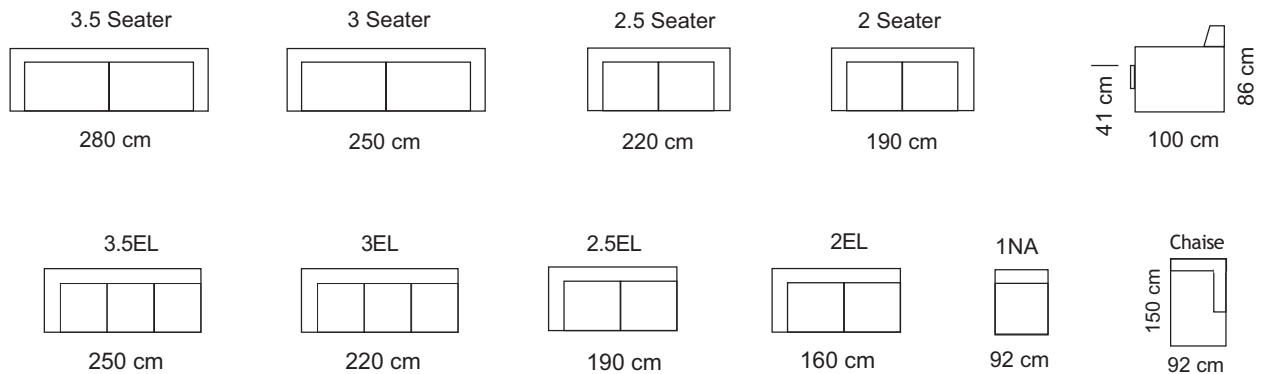

218 MAIN SOUTH RD, WIGRAM, CHRISTCHURCH, NZ.
| TELEPHONE (03) 348 0815 | WWW.DALEWIS.CO.NZ